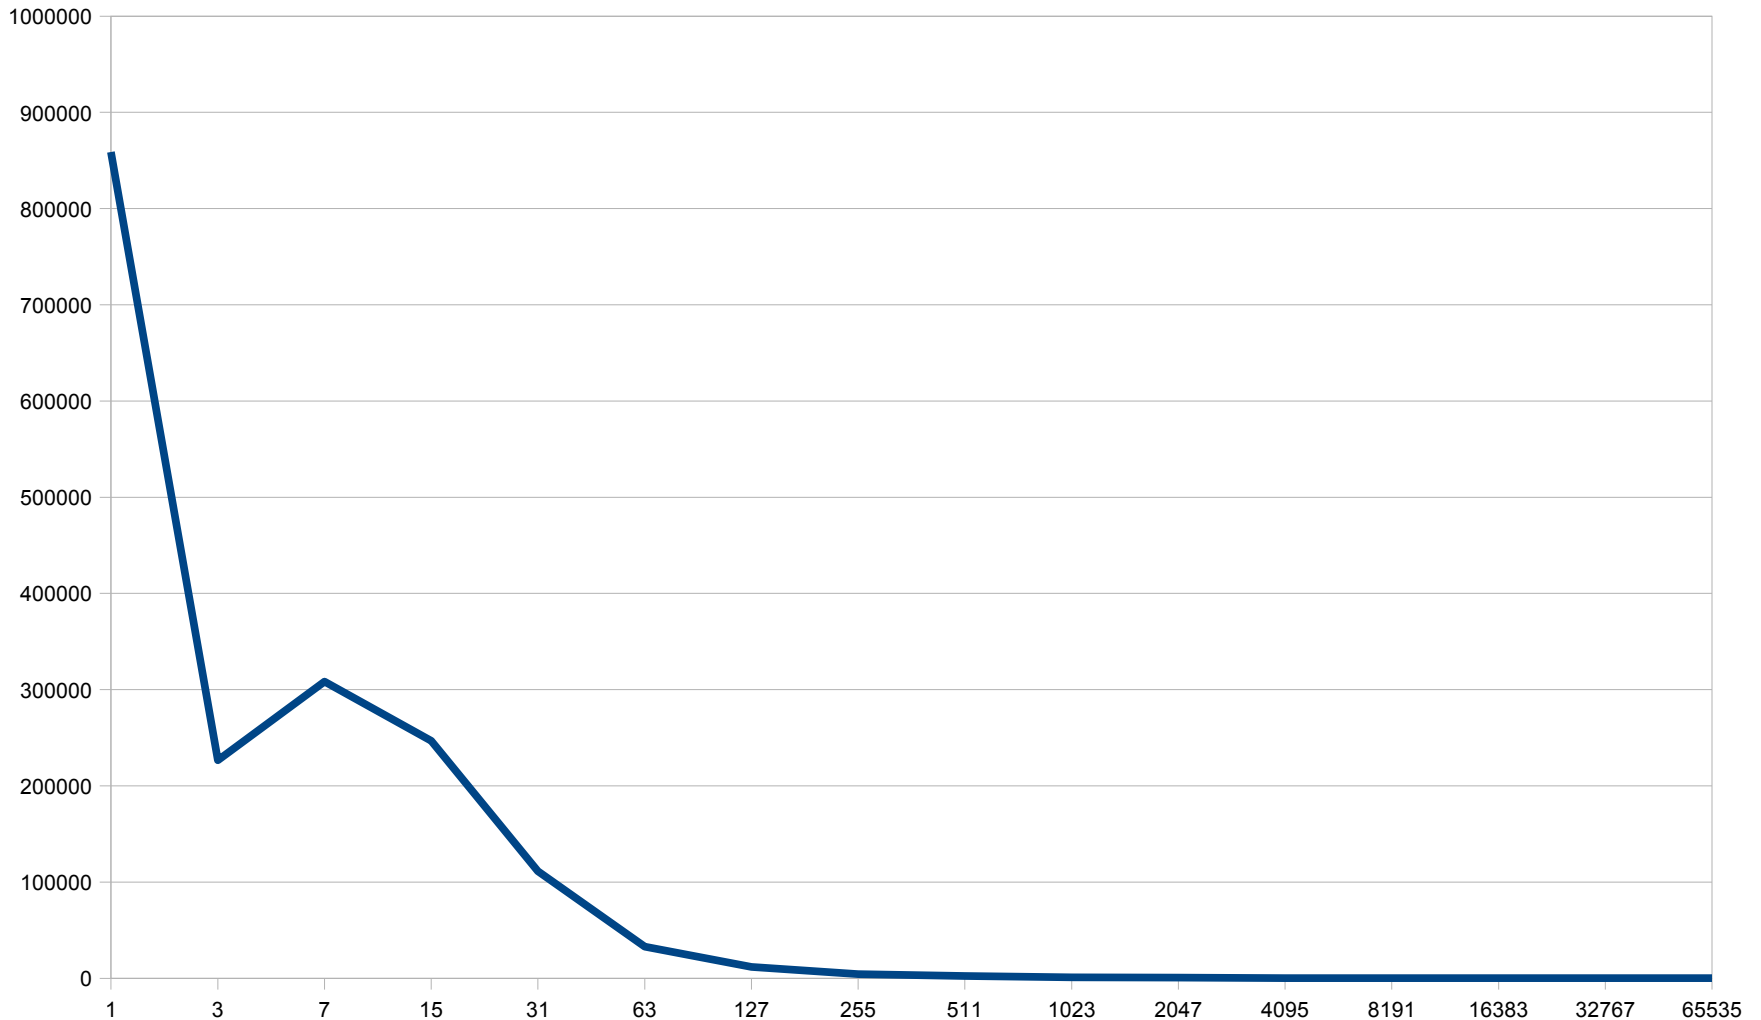

NWFS Archive Directory entries

Directory Entries